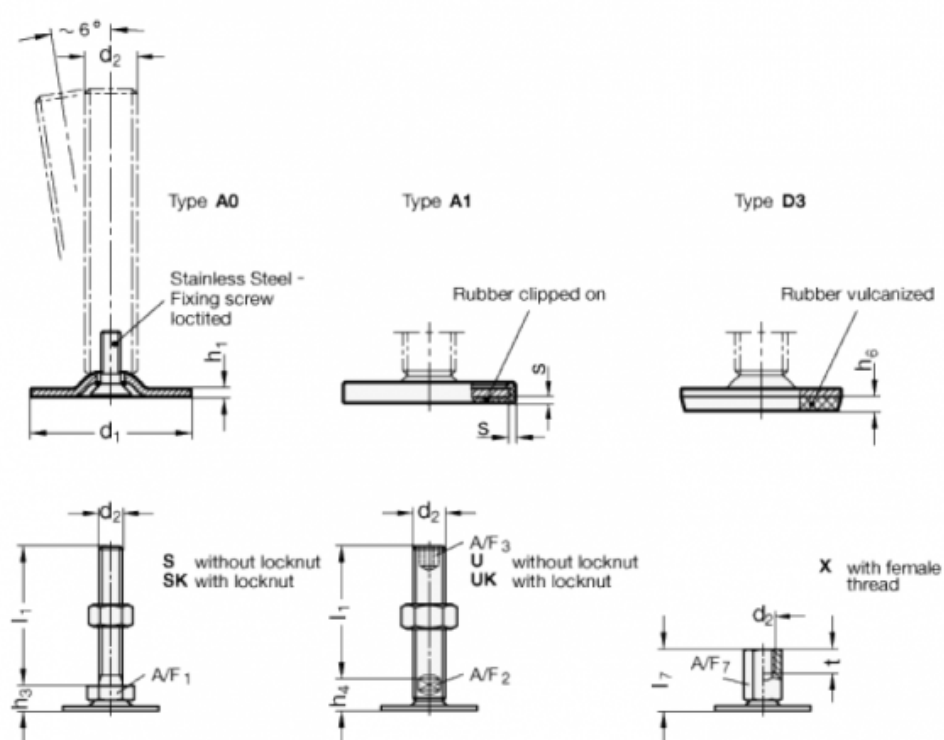

Article number: 204080M1280A0S

Description: E+G levelling foot

GN 40-80-M12-80-A0-S

Note: S Without nut, External hexagon at the bottom

Measures

A/F1	= 17
d1	= 80
d2	= M12
h1	= 3
h3	= 12
h6	=
h7	= 80
s	=